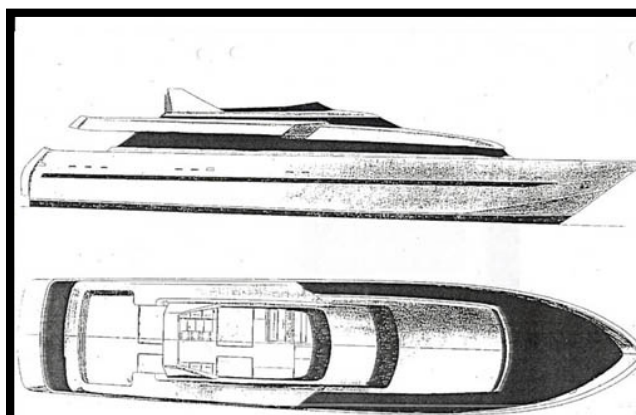

Dimensions/Dimensioni

LOA	35.00 m
Beam	7.40 m
Draft	3.50 m

Construction/materiali

Hull ALUMINIUM
Superstructure ALUMINIUM
Decks Teak

Engines/ Motori

---

2 X 2000 MTU

Speed/Velocita'

Cruising	24.00 knots
Max. speed	27.00 knots
Range	---

Accommodation/Cabine

- 1 Master's cabin with double bed on the main deck with ensuite facilities
- 1 vip cabin with double bed with ensuite facilities
- 1 Guest cabin with two twin beds with ensuite facilities
- 2 Guest cabins with double beds and ensuite facilities
- 3 Crew cabins with two twin beds each with ensuite facilities

---

Lying/ Visionabile

GREECE